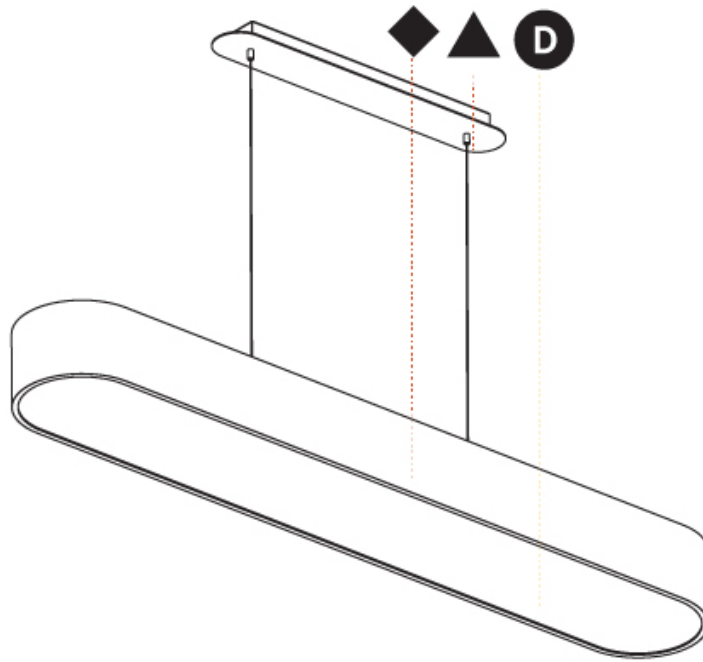

SMOOTHLINE SUSPENSION

A30273-

PROJECT	_____
TYPE	_____
SPECIFIER	_____
QUANTITY	_____
DATE	_____

A