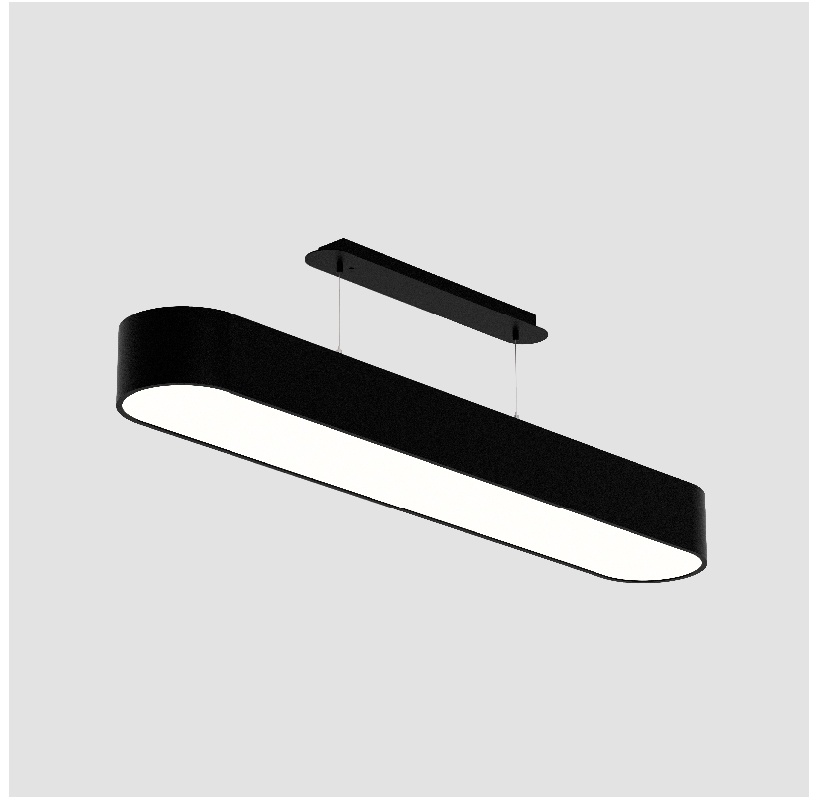

GENERAL

Series: Smoothy
Subseries: Smoothline
Brand: Prolicht
Division: Architectural
Mounting Type: Suspension
Mounting Location: Ceiling
Subcategory: Profile

PHYSICAL

Shape: Oblong
Length (mm): 1230
Length (in): 48 7/16
Width (mm): 200
Width (in): 7 7/8
Height (mm): 120
Height (in): 4 3/4
Max. Overall Height (mm): 2120
Max. Overall Height (in): 82 1/2
Light Distribution: Direct
Weight (kg): 8.855
Weight (lbs): 19.48
Diffuser: PMMA - Opal or Micro-Prism
Fixture Finish: SSR / BKV / CWI / CRY / HAB / UFT / ITA / RUA / FTG / MYG / LOD / PUS / FRO / FUP / KIA / POP / BLS / SPG / MEY / GOH / GUM / CHC / COM / ABZ / JAG / OBR / MOS / ROR
Fixture Material: Extruded Aluminum / Steel
Cable Details: 2000mm / 78 3/4"

ELECTRICAL

Lamp Type: LED (Zhaga Standard)
Input Wattage (W): 42
Total Output Wattage (W): 38
Dimming: Tri-Mode (Non-Dimming and Phase Dimming (120Vac only) and 0-10V Dimming)
Driver Included: Yes
Driver Location: Integrated
Driver Type: Constant Current - Universal
Driver Class: Class 1
Input Voltage (V): 120 - 277
Constant Current (MA): 500

LED

Number of LEDs: 12
Color Temperature (°K): 3000 / 3500 / 4000
Max. Delivered Lumen (lm): 2920 / 3146 / 3210
CRI: >80 CRI
Lamp Life (hrs): 50000

OPTICAL

RATINGS AND CERTIFICATIONS

Certified By: Certified for North American Standards
IP rating: IP20