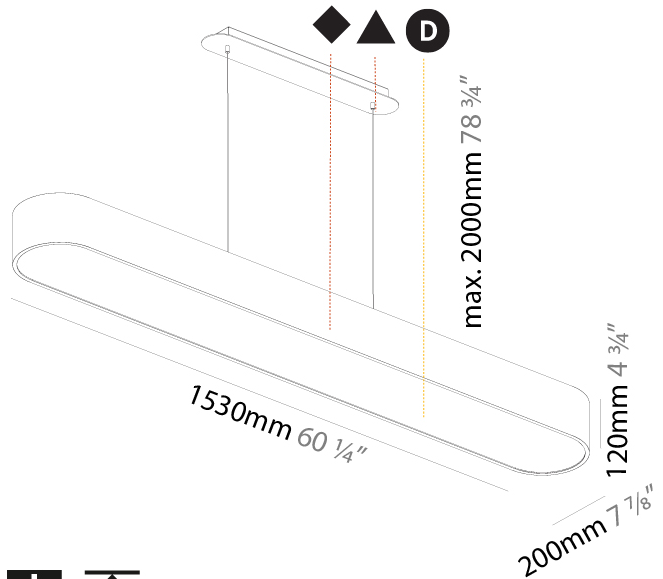

GENERAL

Series: Smoothy
Subseries: Smoothline
Brand: Prolicht
Division: Architectural
Mounting Type: Suspension
Mounting Location: Ceiling
Subcategory: Profile

PHYSICAL

Shape: Oblong
Length (mm): 1530
Length (in): 60 1/4
Width (mm): 200
Width (in): 7 7/8
Height (mm): 120
Height (in): 4 3/4
Max. Overall Height (mm): 2120
Max. Overall Height (in): 82 1/2
Light Distribution: Direct
Weight (kg): 10.765
Weight (lbs): 23.73
Diffuser: PMMA - Opal or Micro-Prism
Fixture Finish: SSR / BKV / CWI / CRY / HAB / UFT / ITA / RUA / FTG / MYG / LOD / PUS / FRO / FUP / KIA / POP / BLS / SPG / MEY / GOH / GUM / CHC / COM / ABZ / JAG / OBR / MOS / ROR
Fixture Material: Extruded Aluminum / Steel
Cable Details: 2000mm / 78 3/4"

ELECTRICAL

Lamp Type: LED (Zhaga Standard)
Input Wattage (W): 52.5
Total Output Wattage (W): 45
Dimming: Tri-Mode (Non-Dimming and Phase Dimming (120Vac only) and 0-10V Dimming)
Driver Included: Yes
Driver Location: Integrated
Driver Type: Constant Current - Universal
Driver Class: Class 2
Input Voltage (V): 120 - 277
Constant Current (MA): 500

LED

Number of LEDs: 15
Color Temperature (°K): 3000 / 3500 / 4000
Max. Delivered Lumen (lm): 3650 / 3930 / 4010
CRI: >80 CRI
Lamp Life (hrs): 50000

OPTICAL

RATINGS AND CERTIFICATIONS

Certified By: Certified for North American Standards
IP rating: IP20