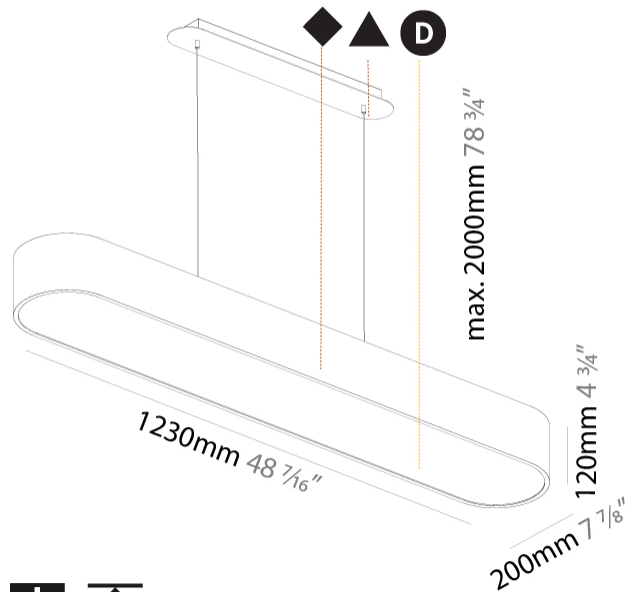

GENERAL

Series: Smoothy
Subseries: Smoothline
Brand: Prolicht
Division: Architectural
Mounting Type: Suspension
Mounting Location: Ceiling
Subcategory: Profile

PHYSICAL

Shape: Oblong
Length (mm): 1230
Length (in): 48 7/16
Width (mm): 200
Width (in): 7 7/8
Height (mm): 120
Height (in): 4 3/4
Max. Overall Height (mm): 2120
Max. Overall Height (in): 82 1/2
Light Distribution: Direct
Weight (kg): 8.855
Weight (lbs): 19.48
Diffuser: PMMA - Opal or Micro-Prism
Fixture Finish: SSR / BKV / CWI / CRY / HAB / UFT / ITA / RUA / FTG / MYG / LOD / PUS / FRO / FUP / KIA / POP / BLS / SPG / MEY / GOH / GUM / CHC / COM / ABZ / JAG / OBR / MOS / ROR
Fixture Material: Extruded Aluminum / Steel
Cable Details: 2000mm / 78 3/4"

ELECTRICAL

Lamp Type: LED (Zhaga Standard)
Input Wattage (W): 42
Total Output Wattage (W): 38
Dimming: Tri-Mode (Non-Dimming and Phase Dimming (120Vac only) and 0-10V Dimming)
Driver Included: Yes
Driver Location: Integrated
Driver Type: Constant Current - Universal
Driver Class: Class 1
Input Voltage (V): 120 - 277
Constant Current (MA): 500

LED

Number of LEDs: 12
Color Temperature (°K): 3000 / 3500 / 4000
Max. Delivered Lumen (lm): 2920 / 3146 / 3210
CRI: >80 CRI
Lamp Life (hrs): 50000

OPTICAL

RATINGS AND CERTIFICATIONS

Certified By: Certified for North American Standards
IP rating: IP20